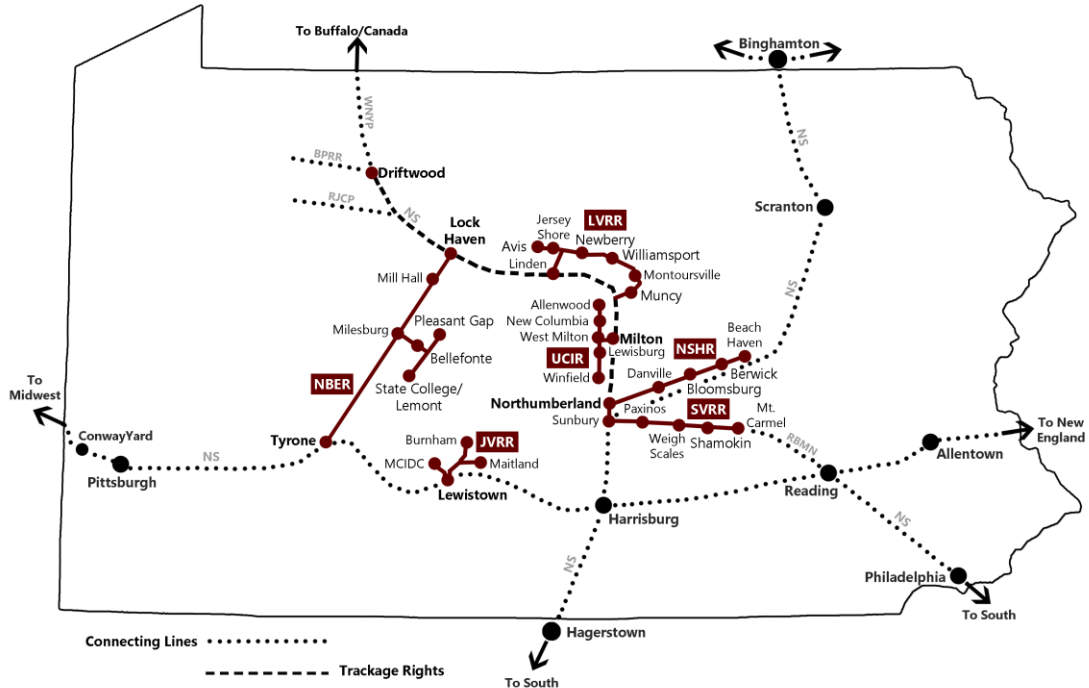

Rail Served Industrial Sites & Buildings in Central Pennsylvania

Titan Energy Park

Address:2022 Axemann Road
City:Bellefonte
County:Centre County
Zip Code:16823
Size:500,000 sqft

Sunbury Distribution Center

202 East 7th Street

Address:202 East 7th Street
City:Watsontown
County:Northumberland County
Zip Code:17777
Size:1,200,000 sqft

New Patton Warehousing

Address:294 N. Industrial Park Road
City:Milton
County:Northumberland County
Zip Code:17847
Size:55,000 sqft

Railroad Street Industrial Building

Address:350 Railroad Street
City:Danville
County:Montour County
Zip Code:17821
Size:63,850 sqft

84 Lumber

Address:150 Aqua Penn Drive
City:Howard Township
County:Centre County
Zip Code:16853
Size:25,000 sqft

Industrial Land, Undeveloped

Address:350 Railroad Street
City:Danville
County:Montour County
Zip Code:17821
Size:6 acres

Great Stream Commons

Address:US Highway 15
City:Gregg Township
County:Union County
Zip Code:17810
Size:365 acres