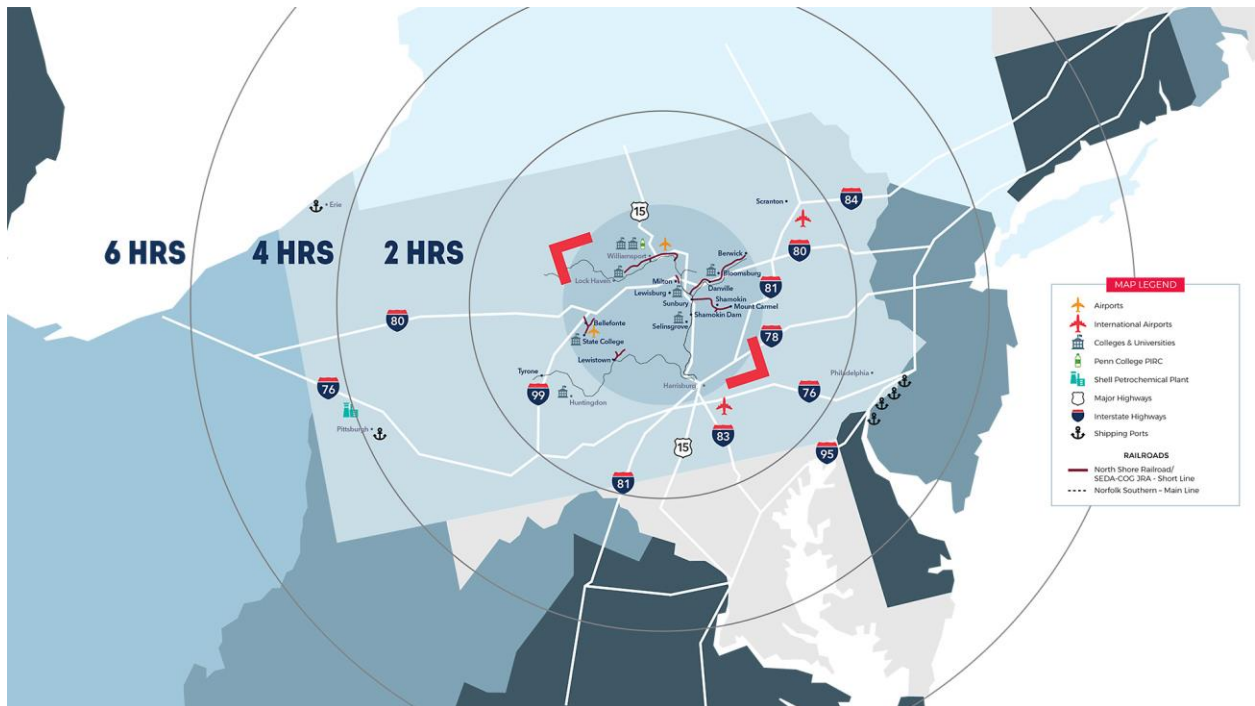

Rail Served Industrial Sites & Buildings in Central Pennsylvania

Titan Energy Park

Address:2022 Axemann Road
City:Bellefonte
County:Centre County
Zip Code:16823
Size:500,000 sqft

Sunbury Distribution Center

Industrial Land, Undeveloped

Address:350 Railroad Street
City:Danville
County:Montour County
Zip Code:17821
Size:6 acres

Great Stream Commons

Address:US Highway 15
City:Gregg Township
County:Union County
Zip Code:17810
Size:365 acres