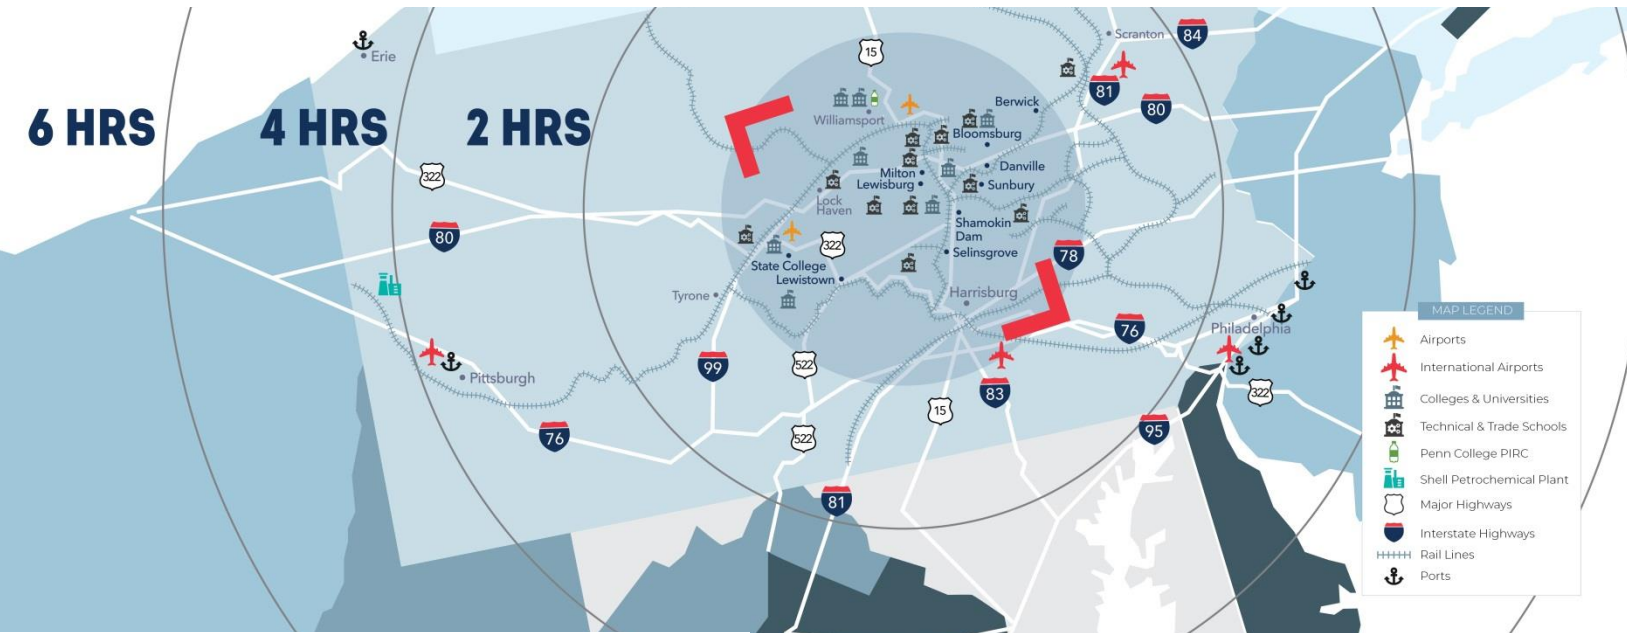

2022

Focus Central Pennsylvania

Investment Opportunities to support Region's Resource Promoting Corporate Investment