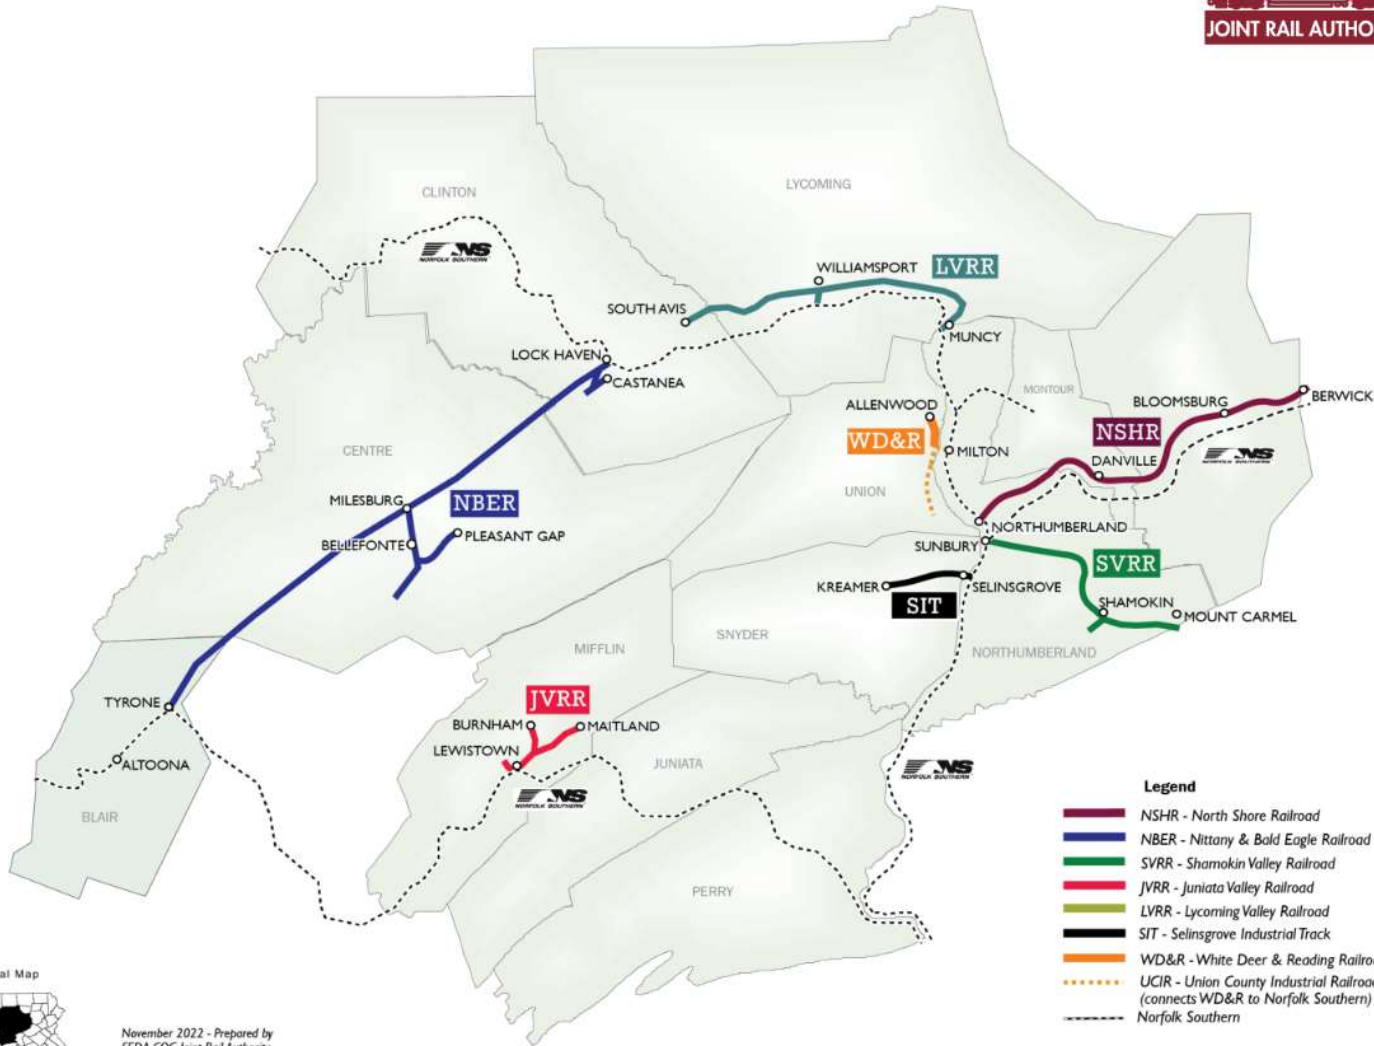

**SEDA-COG JOINT RAIL AUTHORITY - Railroad System**  
 Operated by North Shore Railroad and affiliated companies

- Legend**
- NSHR - North Shore Railroad
  - NBER - Nittany & Bald Eagle Railroad
  - SVRR - Shamokin Valley Railroad
  - JVRR - Juniata Valley Railroad
  - LVRR - Lycoming Valley Railroad
  - SIT - Selinsgrove Industrial Track
  - WD&R - White Deer & Reading Railroad
  - UCIR - Union County Industrial Railroad (connects WD&R to Norfolk Southern)
  - - - Norfolk Southern

November 2022 - Prepared by  
SEDA-COG Joint Rail Authority