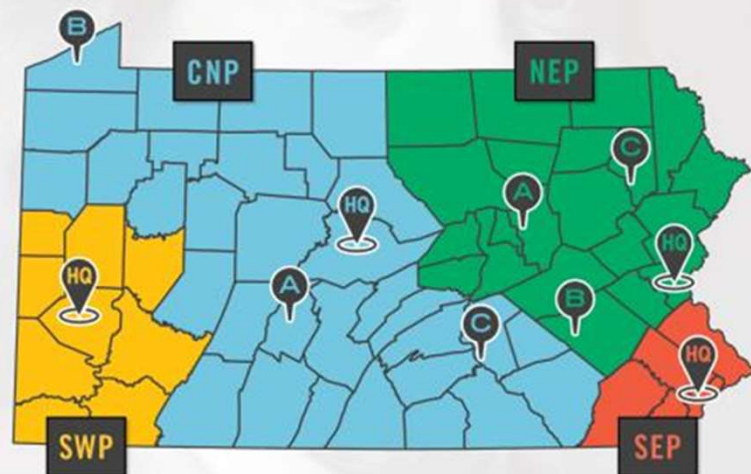

BEN FRANKLIN TECHNOLOGY PARTNERS

REGIONAL BEN FRANKLIN PARTNER LOCATIONS

CNP CENTRAL & NORTHERN PA
WWW.CNP.BENFRANKLIN.ORG

- HQ STATE COLLEGE
- A ALTOONA
- B ERIE
- C HARRISBURG

SWP SOUTHWESTERN PA
WWW.INNOVATIONWORKS.ORG

- HQ PITTSBURGH

NEP NORTHEASTERN PA
WWW.NEP.BENFRANKLIN.ORG

- HQ BETHLEHEM
- A BLOOMSBURG
- B READING
- C SCRANTON

SEP SOUTHEASTERN PA
WWW.SEP.BENFRANKLIN.ORG

- HQ PHILADELPHIA