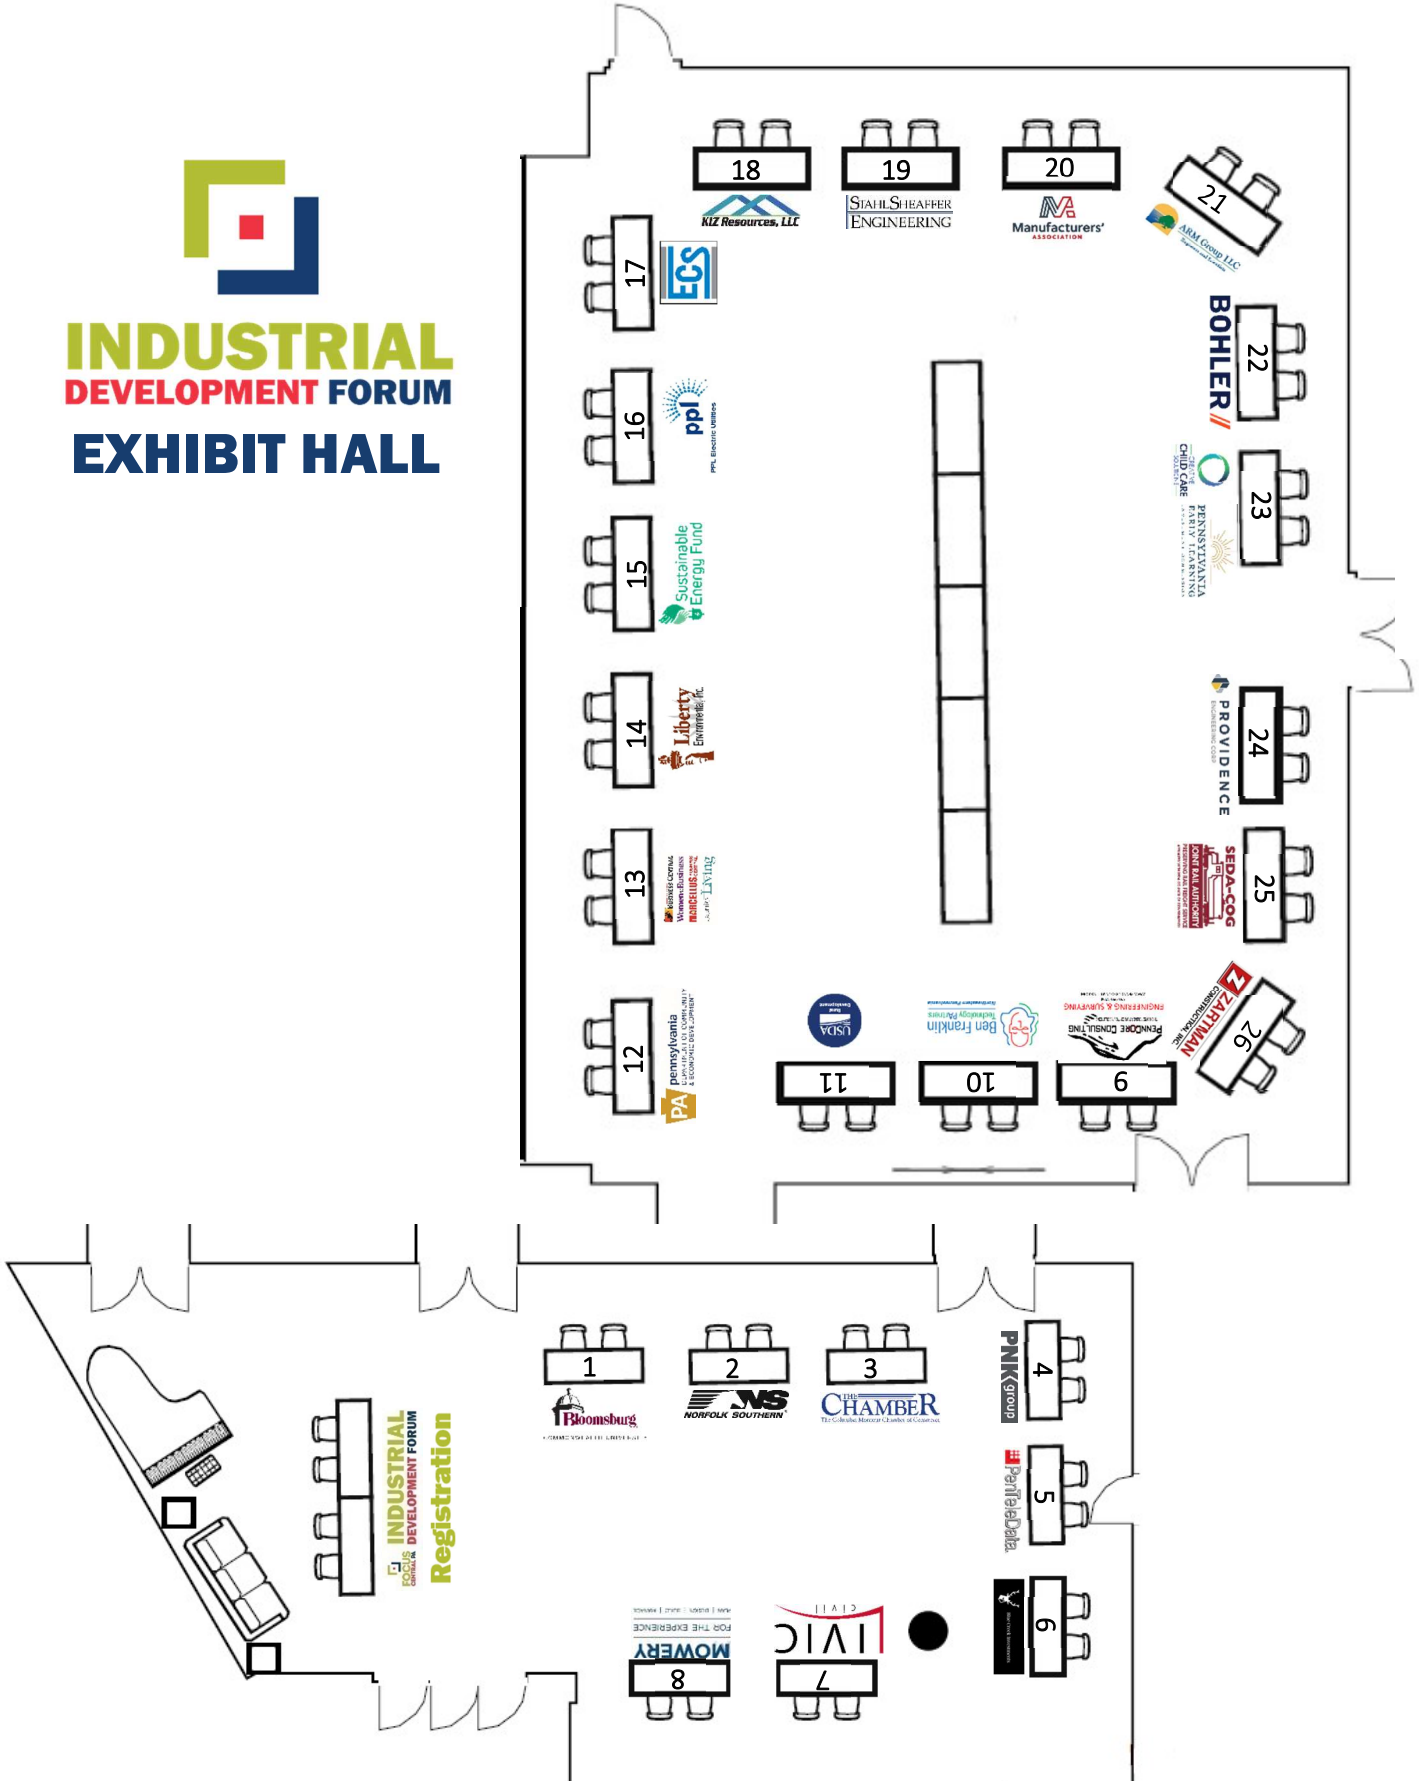

Exhibit Hall Information

2024 **FOCUS CENTRAL PA**

Industrial Development Forum

Wednesday, March 13th, 2024 – Commonwealth University- Bloomsburg, 400 East 2nd Street, Bloomsburg, PA

**INDUSTRIAL
DEVELOPMENT FORUM
EXHIBIT HALL**