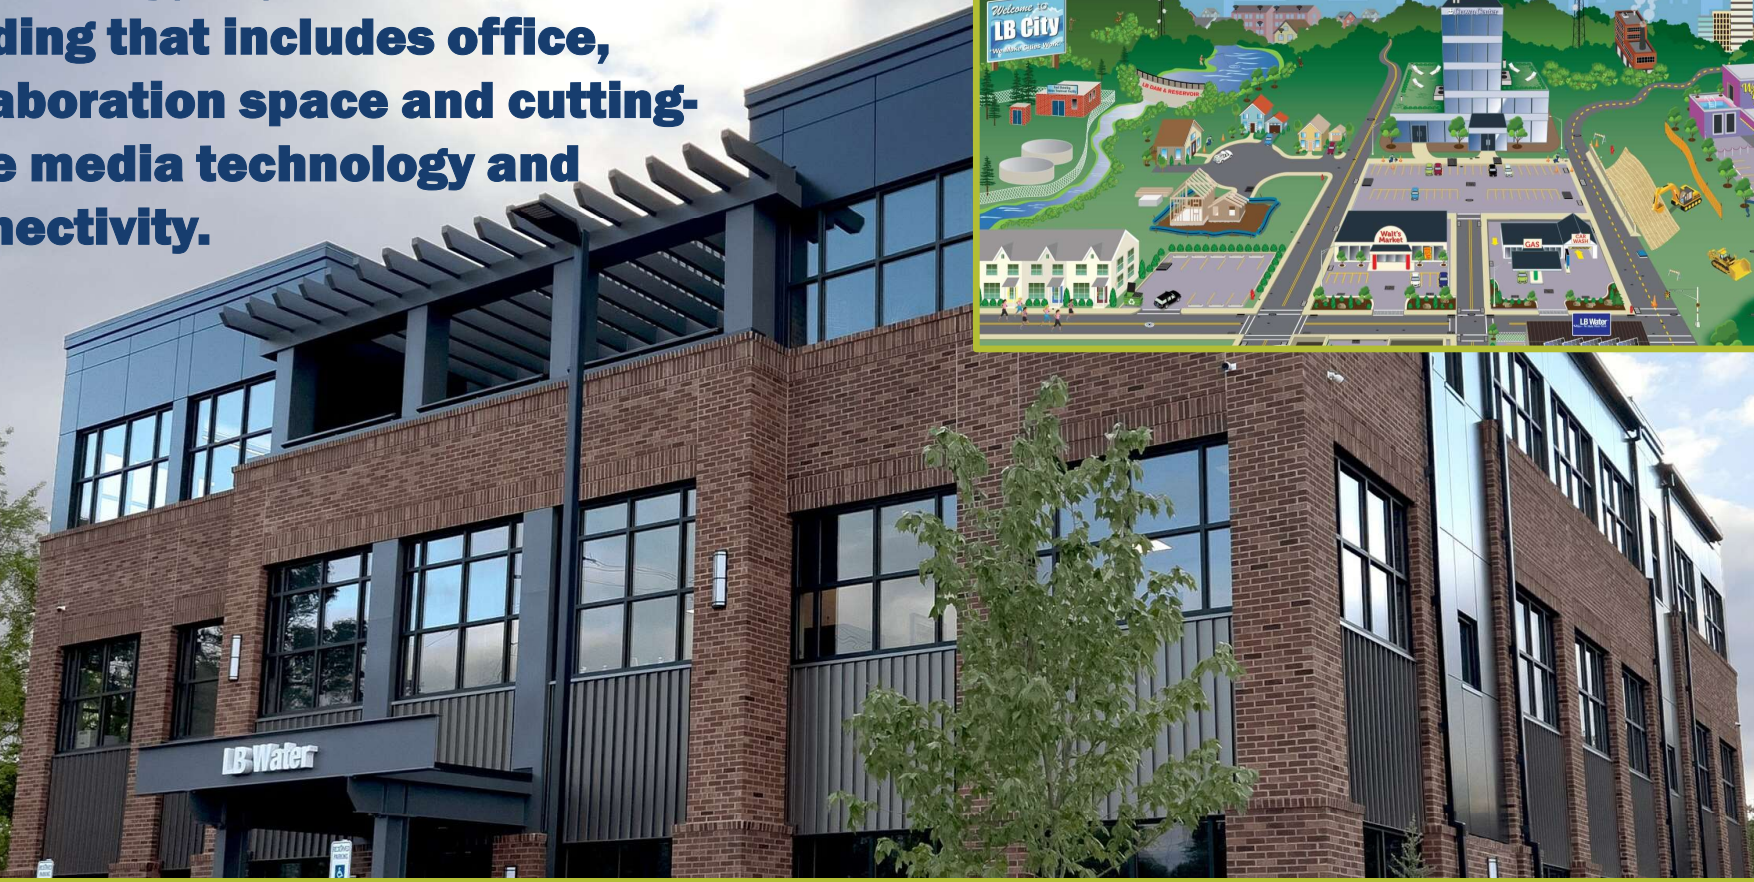

Three-story, 24,000 square foot building that includes office, collaboration space and cutting-edge media technology and connectivity.

LB Water cut the ribbon on their new corporate center “The Founders” building in May 2023 in Selinsgrove, PA.