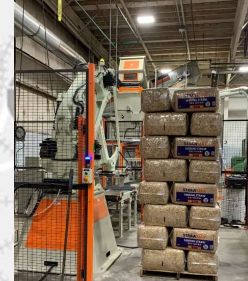

MKB

Stormwater Innovation

MKB Stormwater Innovation

- **Manufacturer of erosion control products.**
- **Business started in 2011 in State College, PA**
- **Late 2018 acquired a 110,000 sq ft manufacturing facility in Belleville, PA (Part of the former CNH site) and further expanded operations and product offerings, specifically erosion control blanket production.**
- **Late 2021 acquired the remaining buildings on the former CNH site, expanding out footprint to 500,000 sq ft of manufacturing and warehouse space.**
- **Added over 50 jobs in Central PA**
- **Investment exceeds $12M in Belleville, PA**

“MKB Company has invested heavily in Central PA and throughout the state, because Pennsylvania has been at the forefront of environmental regulations regarding water quality. The leadership within the state demands construction activities do not have a negative impact on water quality and have been quick to embrace advanced technologies to achieve that goal. MKB specifically invested resources in Belleville because the labor market here far exceeds that of our other 4 existing locations or any of other markets we considered.” Rob Misso, CEO

INVESTMENT SPOTLIGHT

#InvestInCentralPA