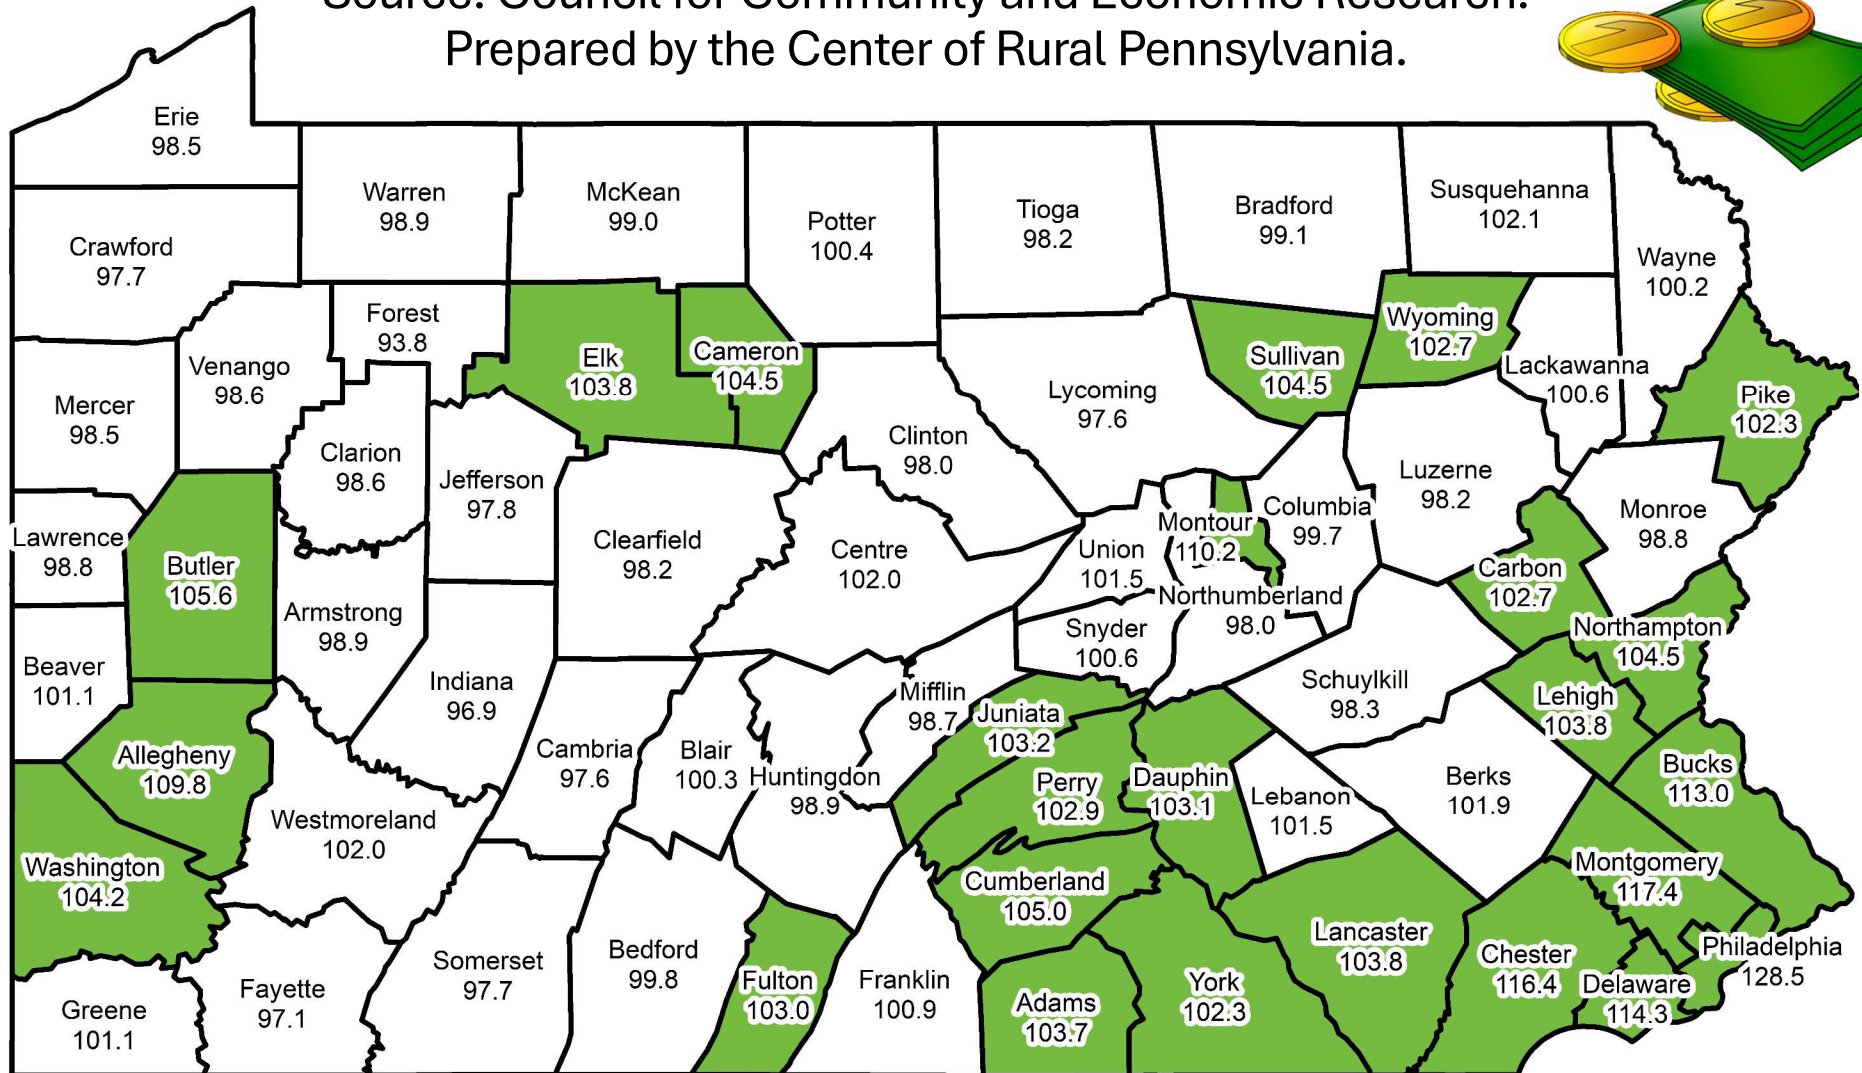

Cost-of-Living Indices by County, 2023

Source: Council for Community and Economic Research.
Prepared by the Center of Rural Pennsylvania.

Statewide Cost-of-Living Index = 102.1

Lower Than Statewide Index
 Higher Than Statewide Index