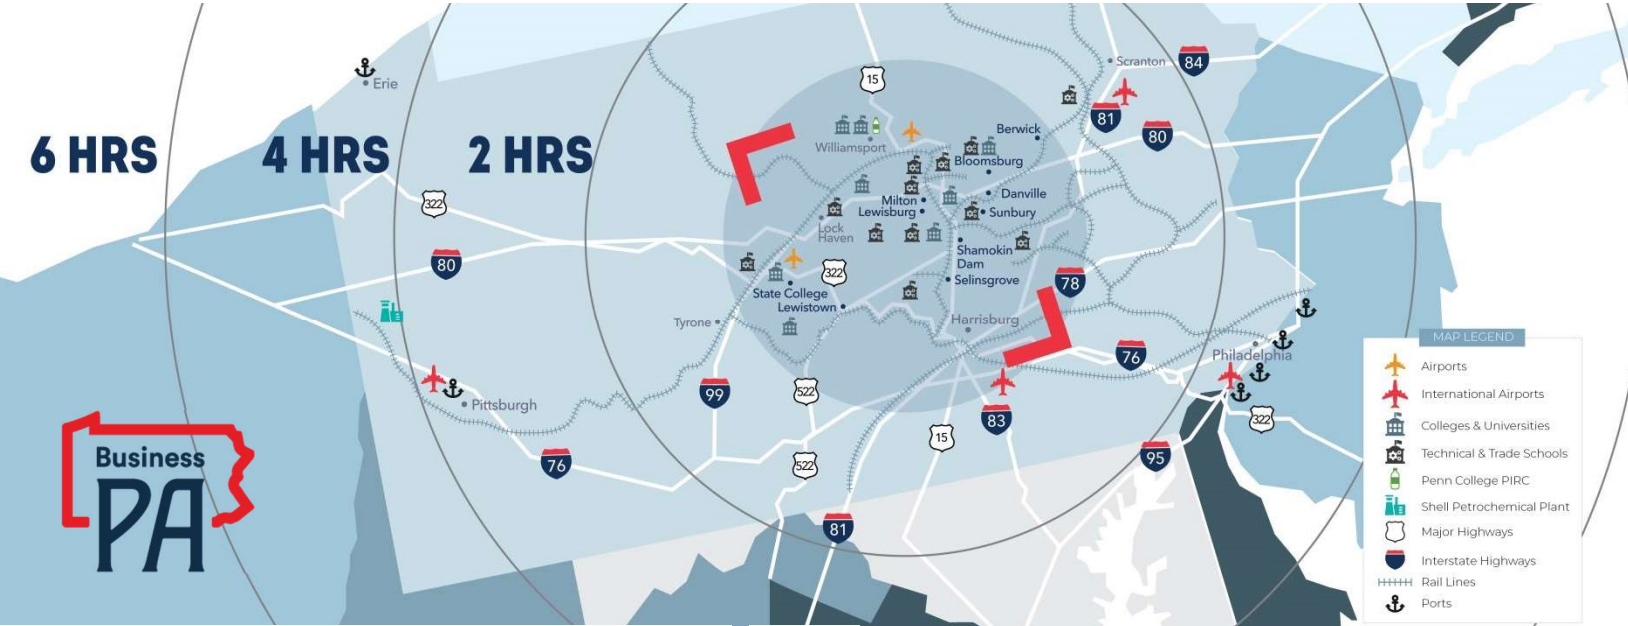

About Focus Central PA

Focus Central Pennsylvania is a registered 501(c)3 nonprofit Pennsylvania organization and all investment, donations and sponsorships are tax deductible contributions.

A regional economic development marketing alliance, with the mission to *attract investment that cultivates economic growth in Central Pennsylvania.*

Focus Central PA proudly markets investment opportunities in seven (7) contiguous counties in Central Pennsylvania including **Centre, Columbia, Montour, Union, Snyder, Northumberland, and Mifflin.**